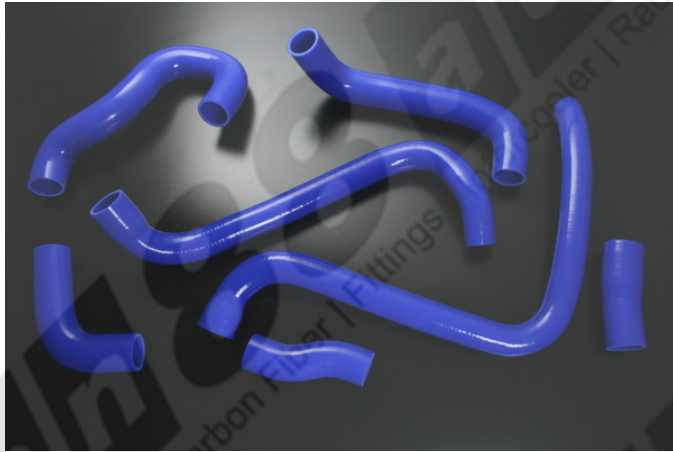

**Date:01/06/2010**

**Silicone Radiator Hose for LOTUS ESPRIT 2.2L turbo**

Newsletter

**Product Code :  
ASHK187**

(product pic)

System ID	Product Code	Name
SWB00120	ASHK187	Silicone Radiator Hose LOTUS ESPRIT (Blue)
SWR00120	ASHK187	Silicone Radiator Hose LOTUS ESPRIT (Red)
SWL00120	ASHK187	Silicone Radiator Hose LOTUS ESPRIT (Black)

Description:	<b>Item Name:</b>	Silicone Radiator Hose
	<b>Application:</b>	LOTUS ESPRIT
	<b>Engine</b>	2.2L Turbo
	<b>Year</b>	
	<b>Spec:</b>	4 ply Polyester 5mm Wall Thickness Working Temperture:-60 degree to 180 degree  Hose Burst Pressure Limit Equal to 5Bar Ensure the hose working properly in extreme racing environment.
	<b>Description:</b>	<ul style="list-style-type: none"> <li>● Accept higher pressure than the original</li> <li>● The temperature change will not affect the shape and the flow rate.</li> <li>● Not Easy to break down or harden, more durable than the original</li> <li>● 100% Brand New</li> </ul>

	<ul style="list-style-type: none"> <li>● 能比原裝喉承更高壓力</li> <li>● 不會因溫度改變而影響形狀及流量</li> <li>● 不易硬化或破裂，比原裝喉更耐用</li> <li>● 100%全新</li> </ul>
Included	7 x Silicone Radiator Hose
Weight (kg):	Package Weight = kg/Product Weight = kg/Volume Weight = kg (Recommend to send by RAM/EMS/UPS)
Dimension:	Package Size: Product Size:
Photo Name:	ASHK187-Silicone Radiator Hose for LOTUS ESPRIT 2.2L turbo
Category:	Silicone Hose
Bin No:	
Usable with:	
Remarks:	
Data Path:	
File Create Date:	01/06/2010